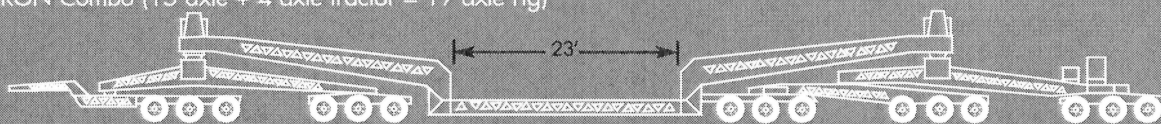

TRAILER DIAGRAMS

RGN Combo (9 axle + 4 axle tractor = 13 axle rig)

RGN Combo (15 axle + 4 axle tractor = 19 axle rig)

FLAT BED
2 or 3 Axle

DROP DECK
2 or 3 Axle

EXPANDABLE DROP DECK
2 or 3 Axle

DROP DECK
2 Axle Spread

DETACHABLE DOUBLE DROP
2 Axle

DETACHABLE DOUBLE DROP
3 Axle

DGN I-BEAM DROPSIDE LOWBOY

DROPDECK EXPANDABLE LOWBOY

DOUBLE DROP
3 Axle CA Certified

9 AXLE