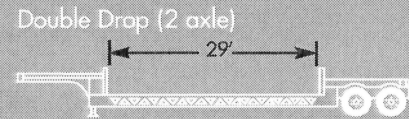

TRAILER DIAGRAMS

RGN Combo (9 axle + 4 axle tractor = 13 axle rig)

RGN Combo (15 axle + 4 axle tractor = 19 axle rig)

FLAT BED
2 or 3 Axle

DROP DECK
2 or 3 Axle

EXPANDABLE DROP DECK
2 or 3 Axle

DROP DECK
2 Axle Spread

DETACHABLE DOUBLE DROP
2 Axle

DETACHABLE DOUBLE DROP
3 Axle

DGN I-BEAM DROPSIDE LOWBOY

DROPDECK EXPANDABLE LOWBOY

DOUBLE DROP
3 Axle CA Certified

9 AXLE