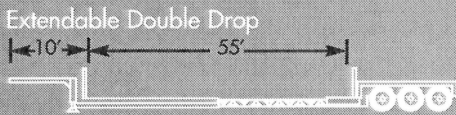

TRAILER DIAGRAMS

RGN Combo (9 axle + 4 axle tractor = 13 axle rig)

RGN Combo (15 axle + 4 axle tractor = 19 axle rig)

FLAT BED
2 or 3 Axle

DROP DECK
2 or 3 Axle

EXPANDABLE DROP DECK
2 or 3 Axle

DROP DECK
2 Axle Spread

DETACHABLE DOUBLE DROP
2 Axle

DETACHABLE DOUBLE DROP
3 Axle

DGN I-BEAM DROPSIDE LOWBOY

DROPDECK EXPANDABLE LOWBOY

DOUBLE DROP
3 Axle CA Certified

9 AXLE