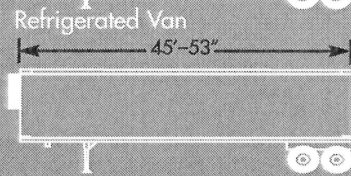

TRAILER DIAGRAMS

RGN Combo (9 axle + 4 axle tractor = 13 axle rig)

RGN Combo (15 axle + 4 axle tractor = 19 axle rig)

FLAT BED
2 or 3 Axle

DROP DECK
2 or 3 Axle

EXPANDABLE DROP DECK
2 or 3 Axle

DROP DECK
2 Axle Spread

DETACHABLE DOUBLE DROP
2 Axle

DETACHABLE DOUBLE DROP
3 Axle

DGN I-BEAM DROPSIDE LOWBOY

DROPDECK EXPANDABLE LOWBOY

DOUBLE DROP
3 Axle CA Certified

9 AXLE