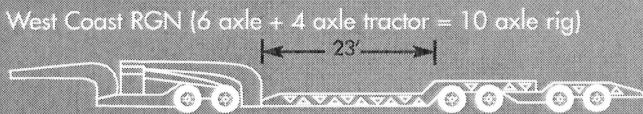

TRAILER DIAGRAMS

RGN Combo (9 axle + 4 axle tractor = 13 axle rig)

RGN Combo (15 axle + 4 axle tractor = 19 axle rig)

FLAT BED
2 or 3 Axle

DROP DECK
2 or 3 Axle

EXPANDABLE DROP DECK
2 or 3 Axle

DROP DECK
2 Axle Spread