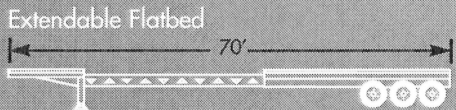

TRAILER DIAGRAMS

RGN Combo (9 axle + 4 axle tractor = 13 axle rig)

RGN Combo (15 axle + 4 axle tractor = 19 axle rig)

FLAT BED
2 or 3 Axle

DROP DECK
2 or 3 Axle

EXPANDABLE DROP DECK
2 or 3 Axle

DROP DECK
2 Axle Spread

DETACHABLE DOUBLE DROP
2 Axle

DETACHABLE DOUBLE DROP
3 Axle

DGN I-BEAM DROPSIDE LOWBOY

DROPDECK EXPANDABLE LOWBOY

DOUBLE DROP
3 Axle CA Certified

9 AXLE